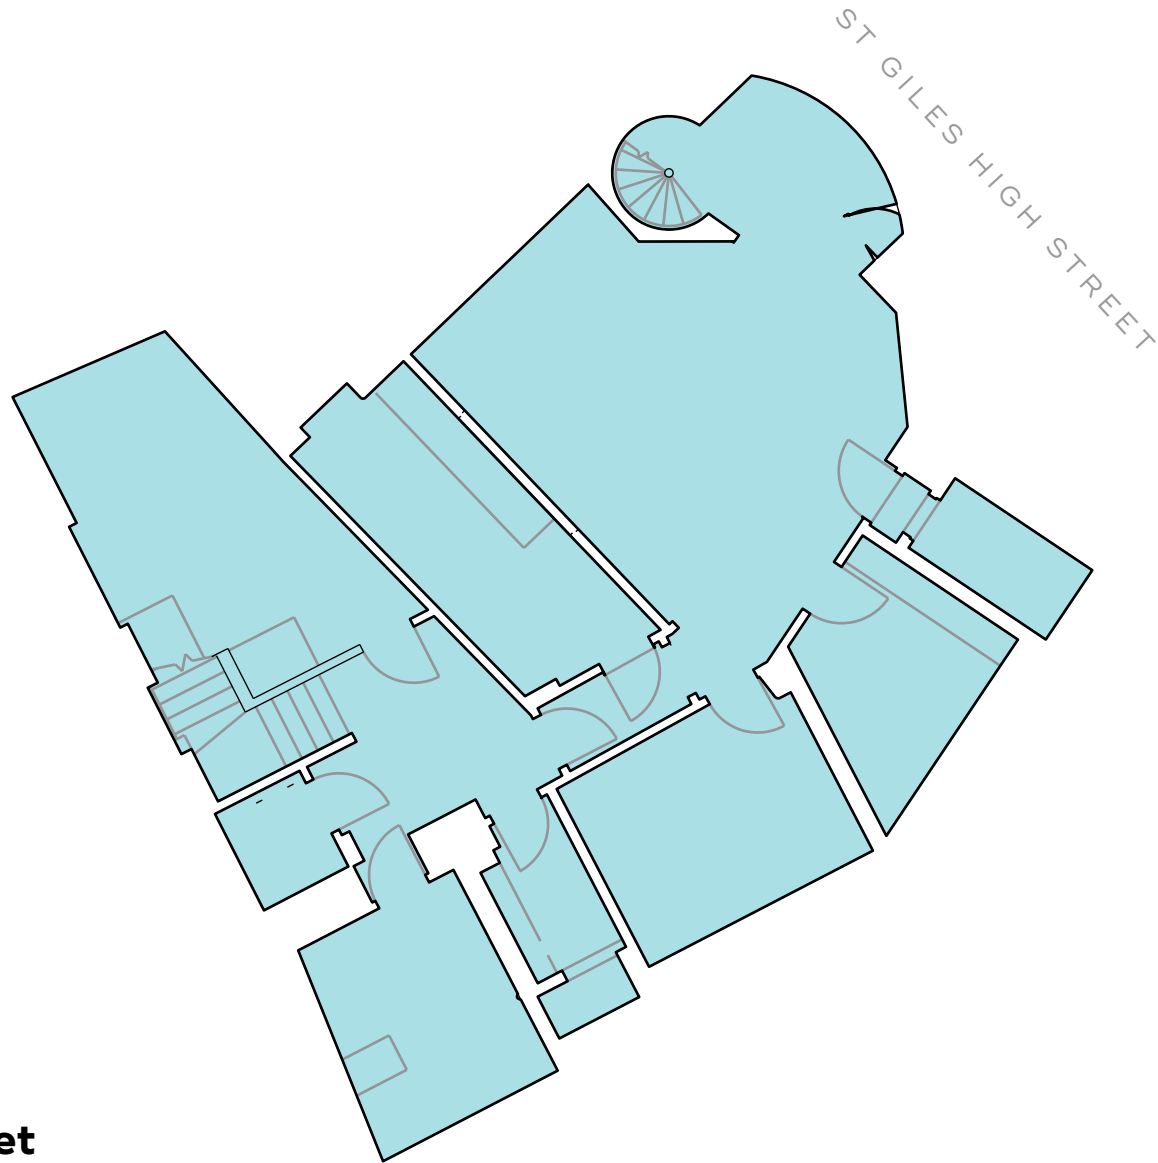

**28 Denmark Street**  
Ground Floor

473 sq ft (43.94 sq m)

---

**28 Denmark Street**  
Basement Floor

1021 sq ft (94.86 sq m)