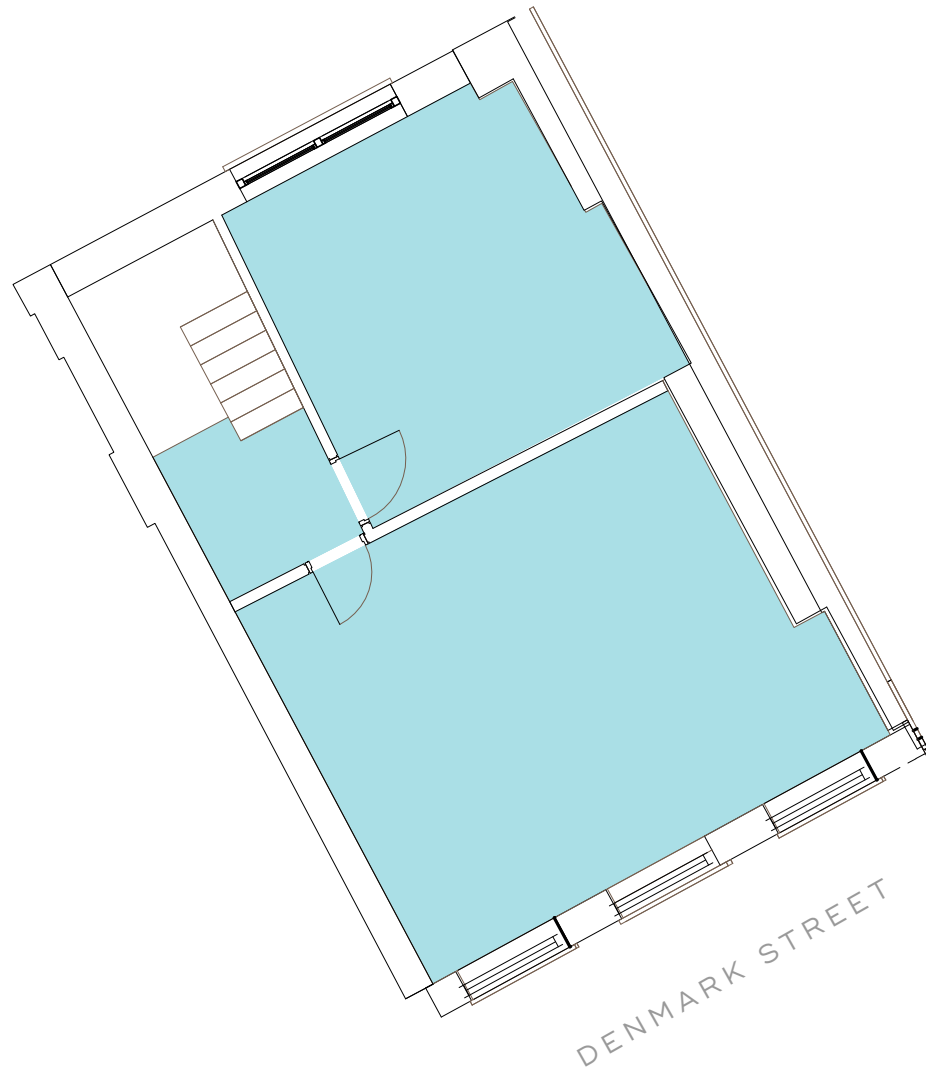

**20 Denmark Street**  
First Floor

389.65 sq ft (36.2 sq m)

**20 Denmark Street**  
Second Floor

400.42 sq ft (37.2 sq m)

**20 Denmark Street**  
Third Floor

414.41 sq ft (38.5 sq m)