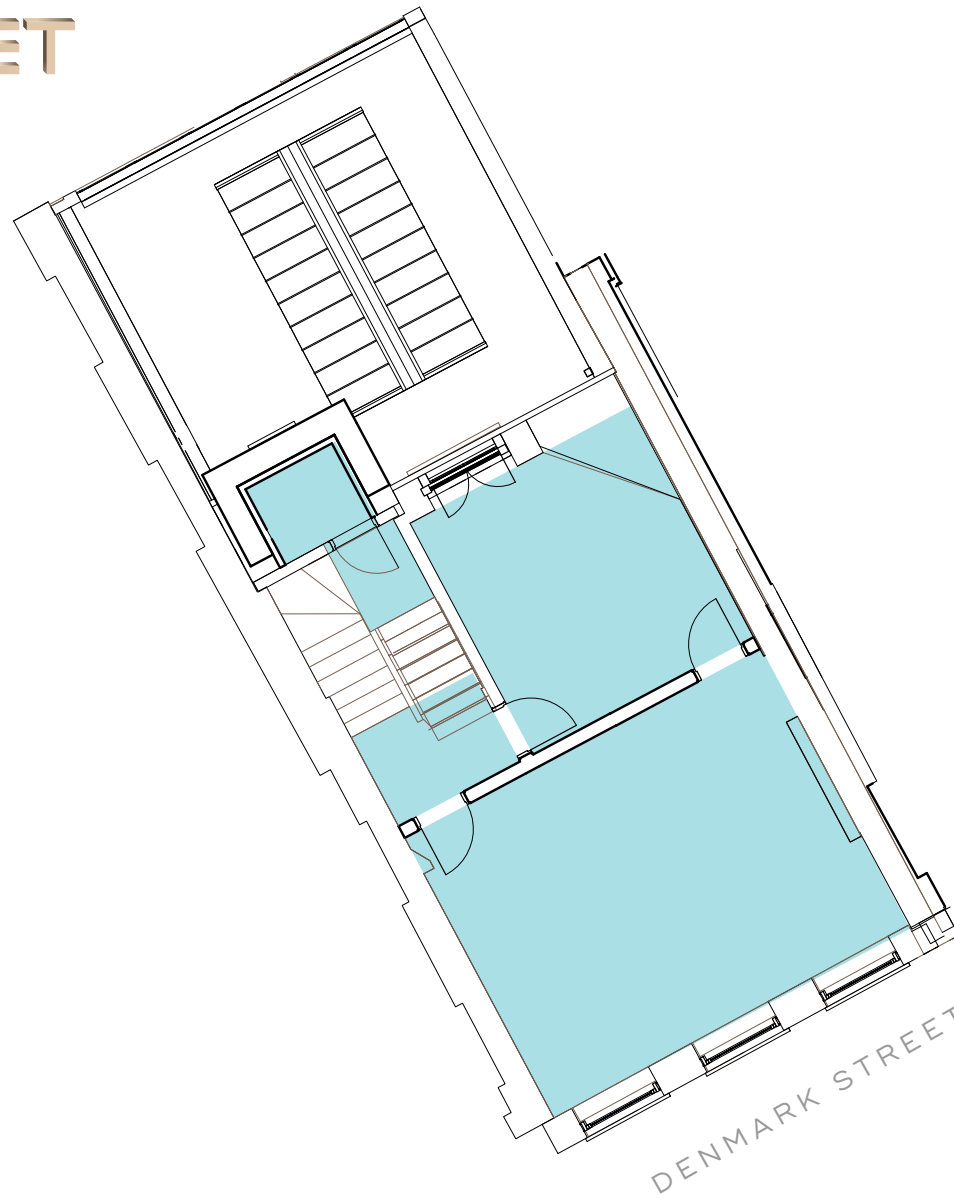

**20 Denmark Street**  
First Floor

389.65 sq ft (36.2 sq m)

**20 Denmark Street**  
Second Floor

400.42 sq ft (37.2 sq m)

**20 Denmark Street**  
Third Floor

414.41 sq ft (38.5 sq m)