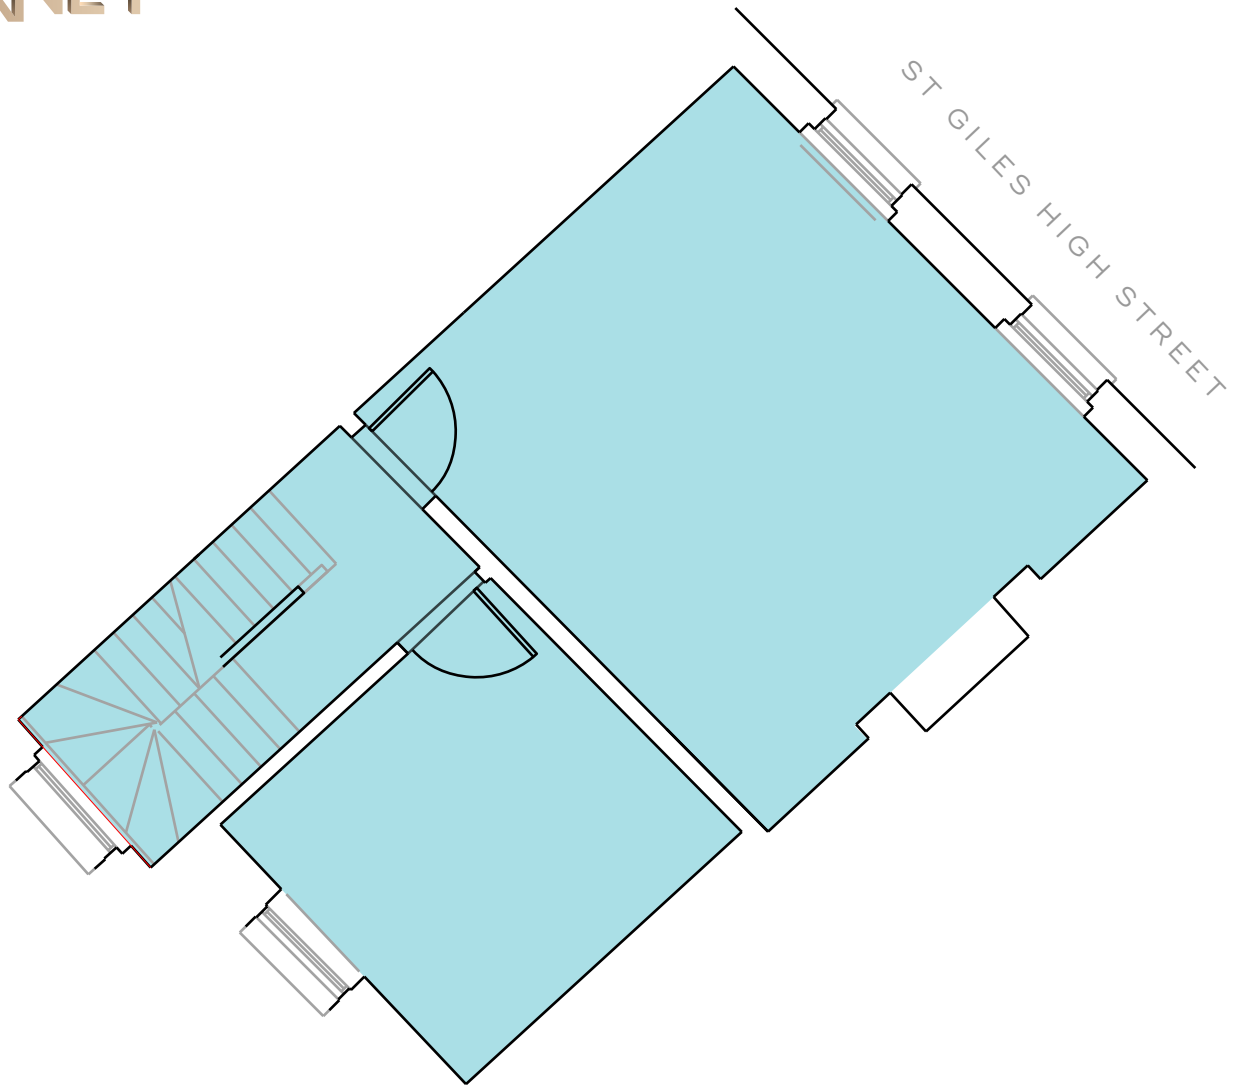

**59 St Giles High Street**  
Basement Floor

516.67 sq ft (48 sq m)

**59 St Giles High Street**  
Ground Floor

419.79 sq ft (39 sq m)

**59 St Giles High Street**  
First Floor

398.26 sq ft (37 sq m)

**59 St Giles High Street**  
Second Floor

398.26 sq ft (37 sq m)

**59 St Giles High Street**  
Third Floor

387.50 sq ft (36 sq m)