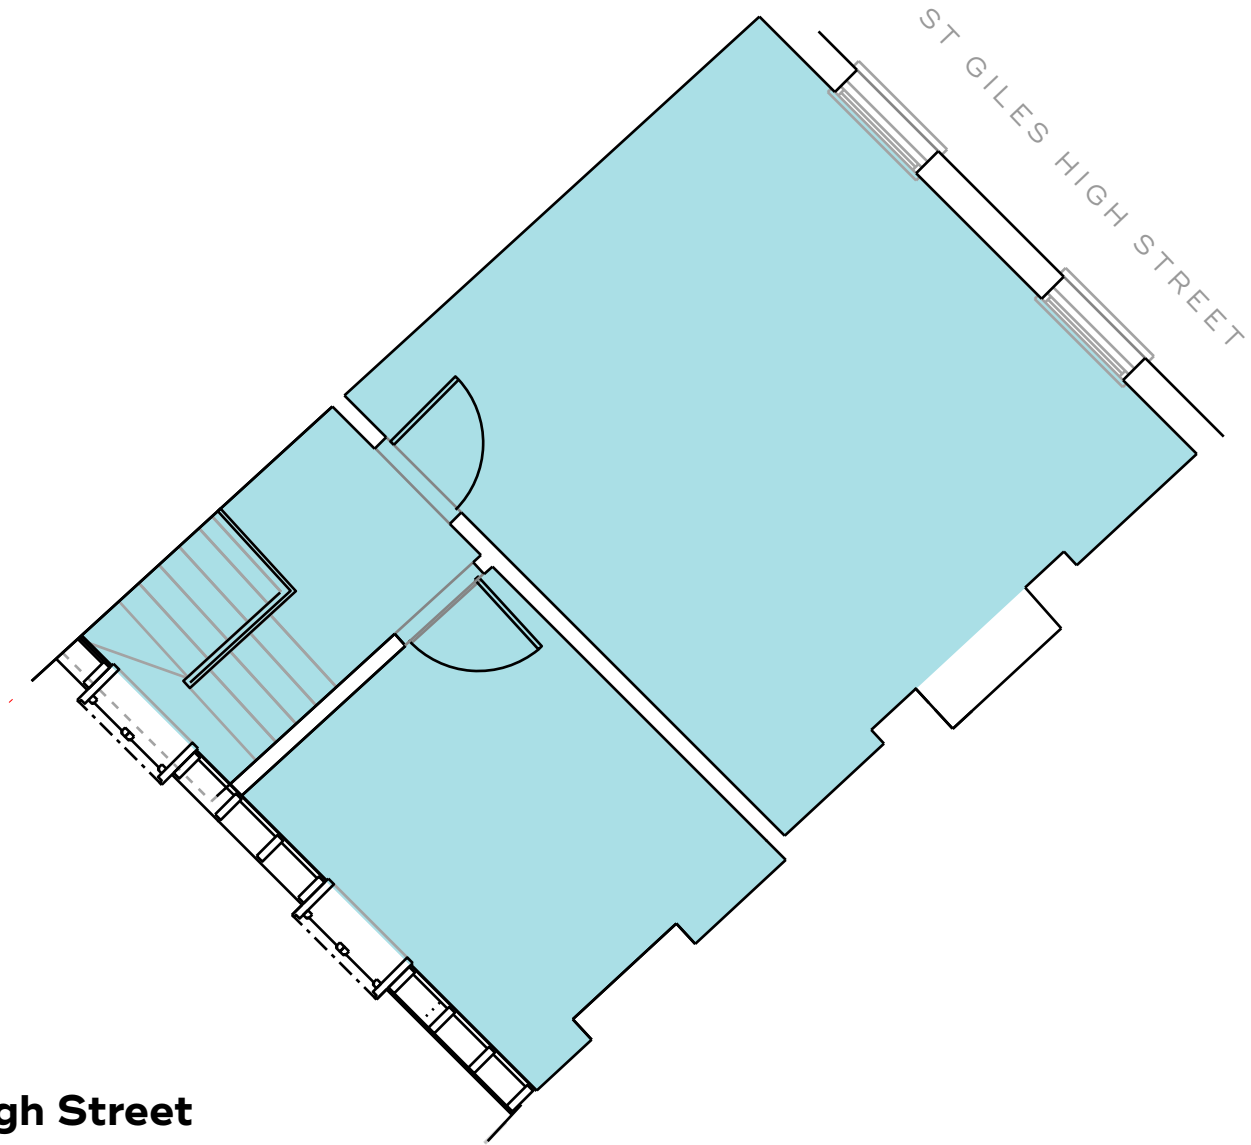

**59 St Giles High Street**  
Basement Floor

516.67 sq ft (48 sq m)

**59 St Giles High Street**  
Ground Floor

419.79 sq ft (39 sq m)

**59 St Giles High Street**  
First Floor

398.26 sq ft (37 sq m)

**59 St Giles High Street**  
Second Floor

398.26 sq ft (37 sq m)

**59 St Giles High Street**  
Third Floor

387.50 sq ft (36 sq m)