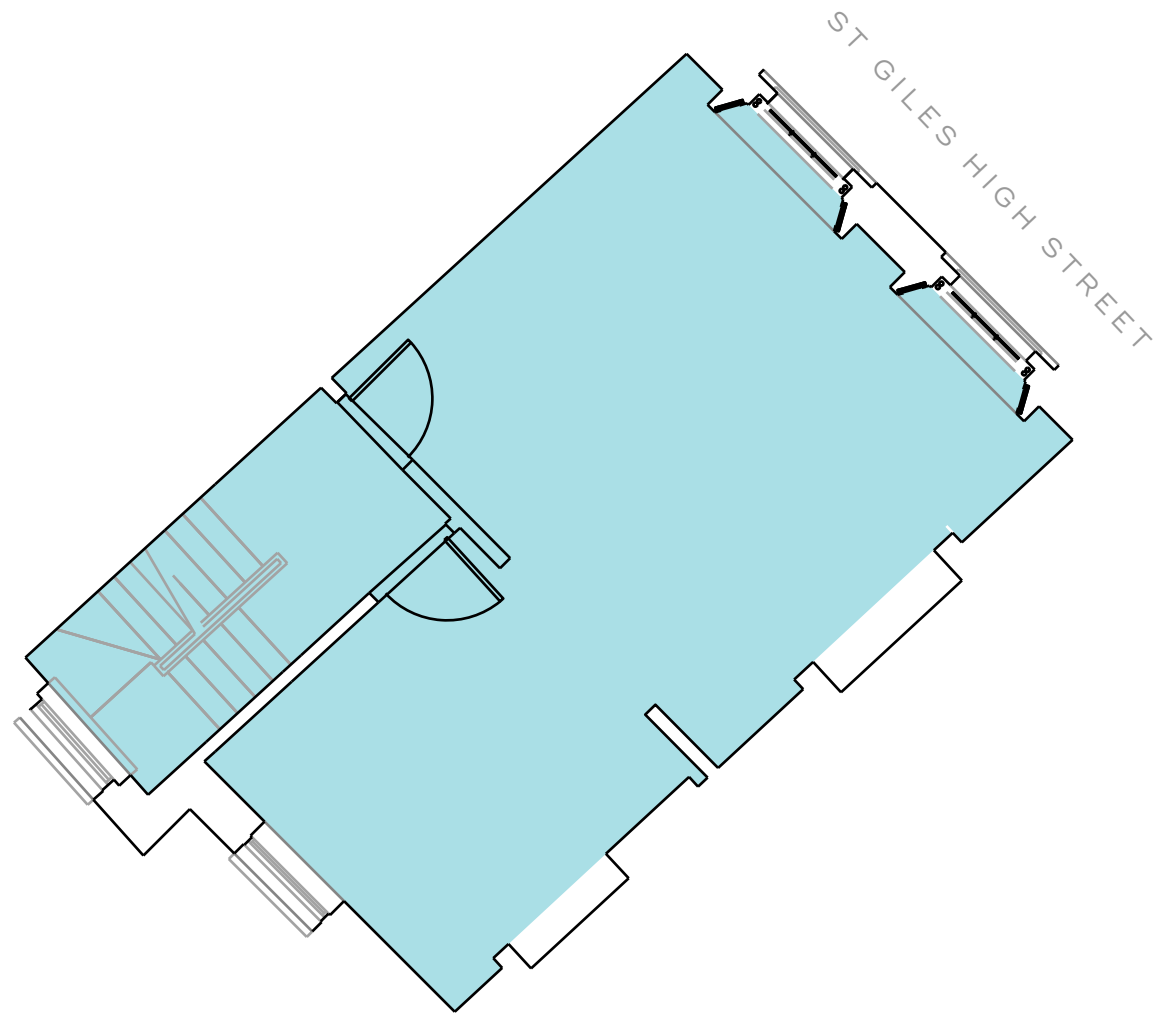

**59 St Giles High Street**  
Basement Floor

516.67 sq ft (48 sq m)

**59 St Giles High Street**  
Ground Floor

419.79 sq ft (39 sq m)

**59 St Giles High Street**  
First Floor

398.26 sq ft (37 sq m)

**59 St Giles High Street**  
Second Floor

398.26 sq ft (37 sq m)

**59 St Giles High Street**  
Third Floor

387.50 sq ft (36 sq m)