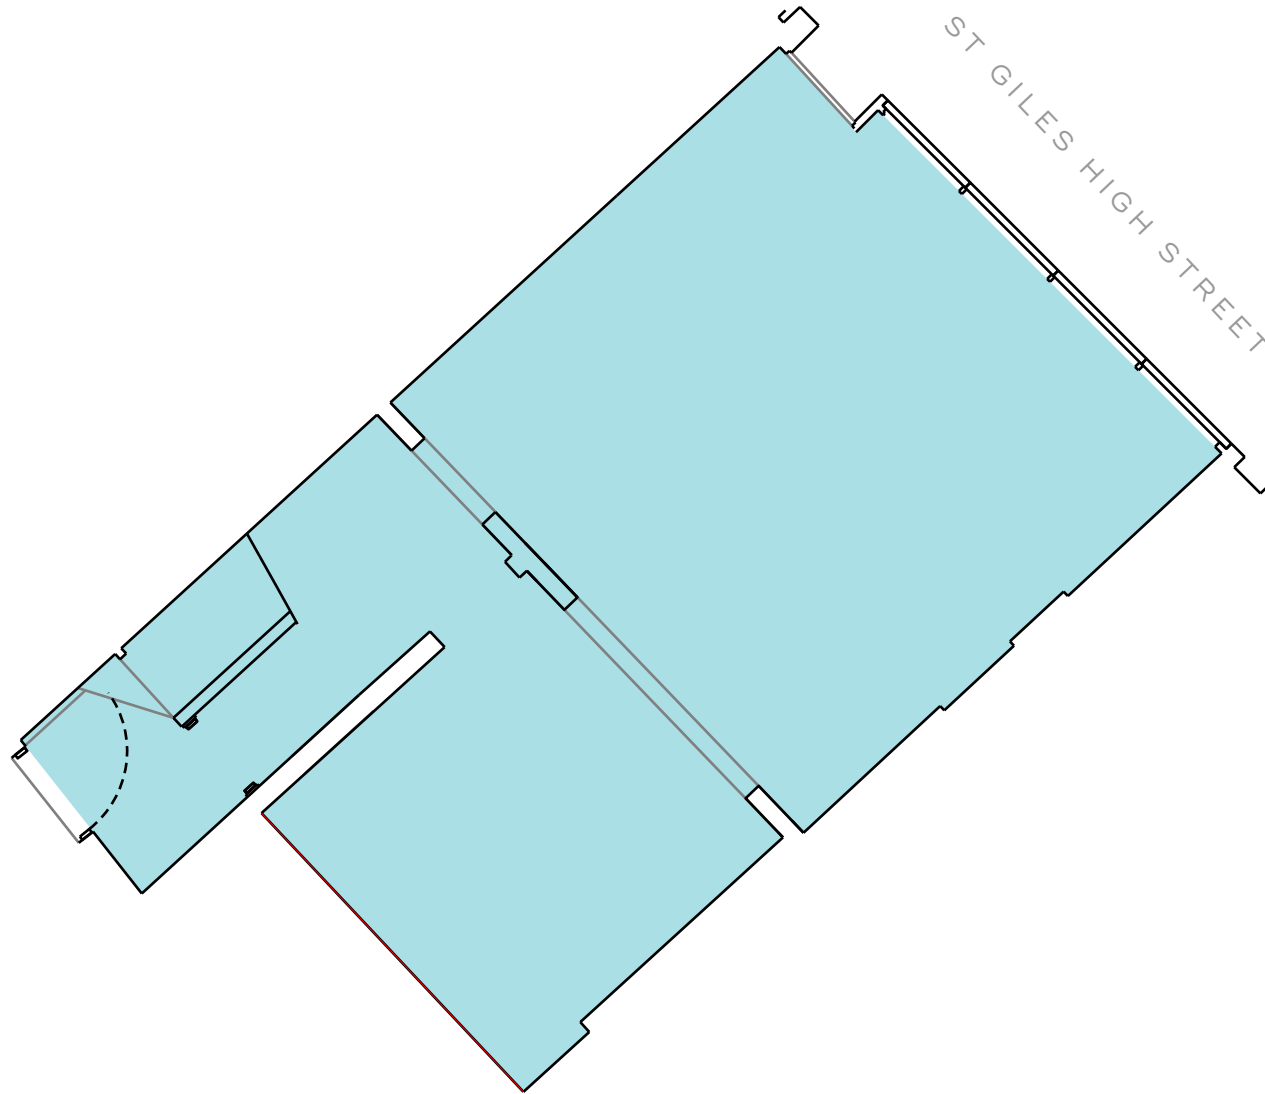

**59 St Giles High Street**  
Basement Floor

516.67 sq ft (48 sq m)

**59 St Giles High Street**  
Ground Floor

419.79 sq ft (39 sq m)

**59 St Giles High Street**  
First Floor

398.26 sq ft (37 sq m)

**59 St Giles High Street**  
Second Floor

398.26 sq ft (37 sq m)

**59 St Giles High Street**  
Third Floor

387.50 sq ft (36 sq m)