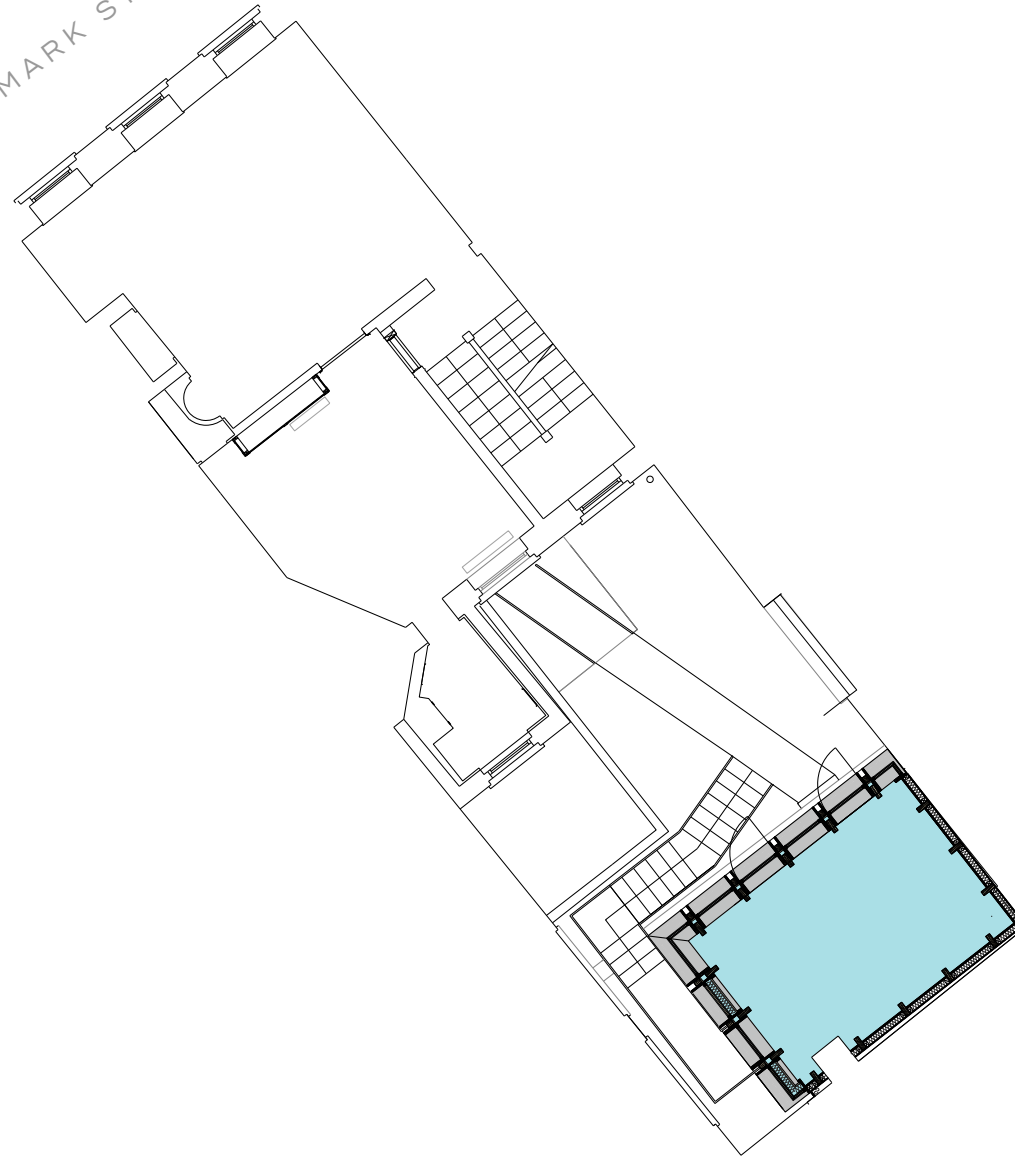

DENMARK STREET

7 Denmark Street
Basement Floor

1216.32 sq ft (113 sq m)

DENMARK STREET

7 Denmark Street
Ground Floor

556.49 sq ft (51.7 sq m)
Mews: 170 sq ft (15.8 sq m)

DENMARK STREET

7 Denmark Street
First Floor

155 sq ft (14.4 sq m)