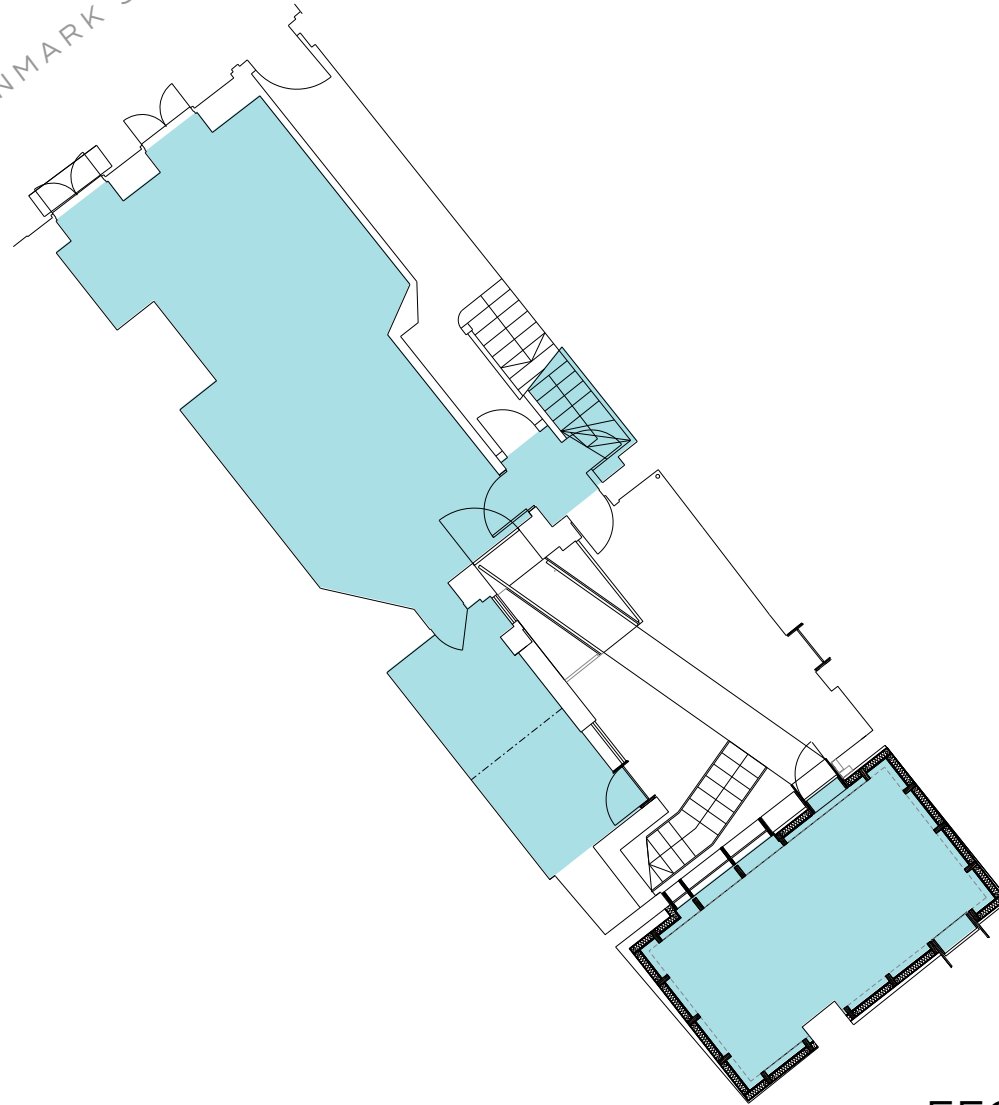

DENMARK STREET

7 Denmark Street
Basement Floor

1216.32 sq ft (113 sq m)

DENMARK STREET

7 Denmark Street
Ground Floor

556.49 sq ft (51.7 sq m)
Mews: 170 sq ft (15.8 sq m)

DENMARK STREET

7 Denmark Street
First Floor

155 sq ft (14.4 sq m)