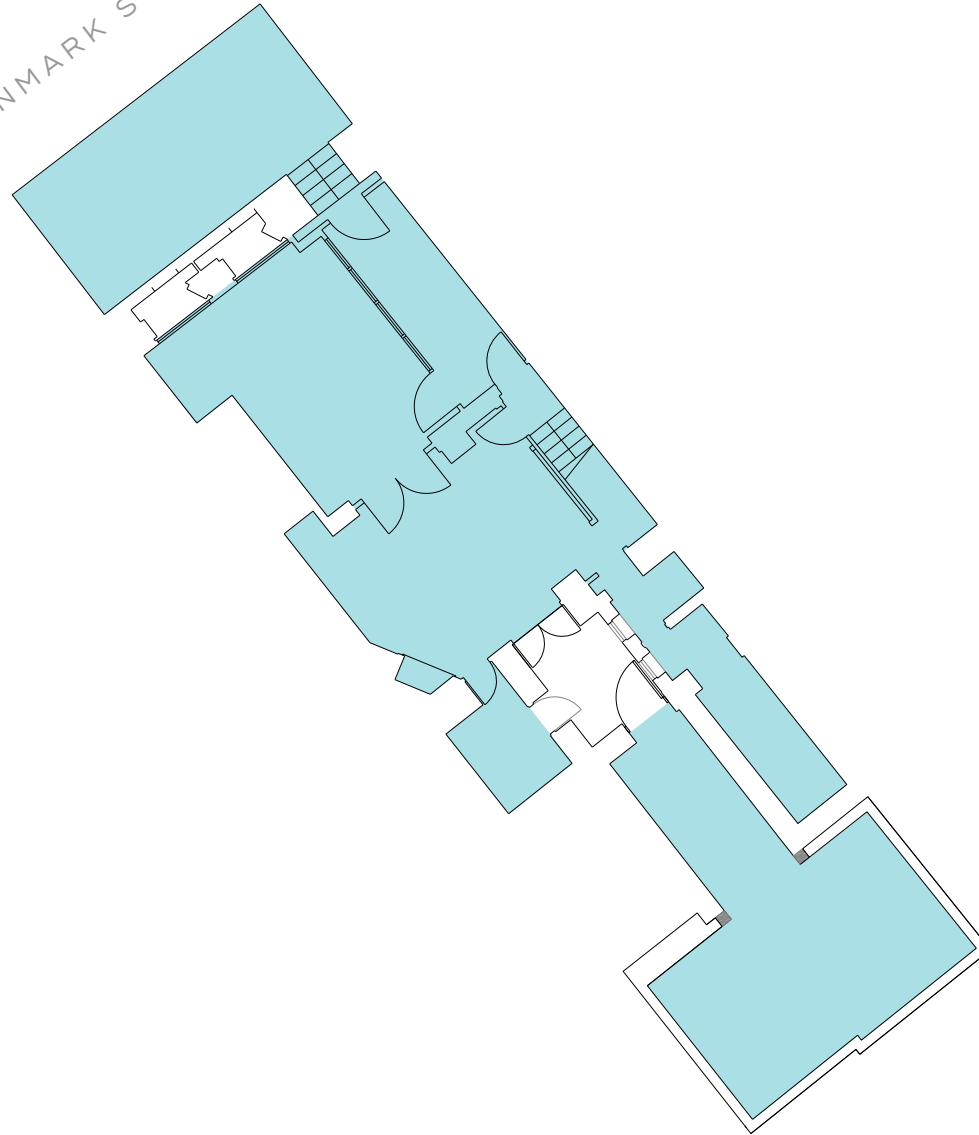

DENMARK STREET

7 Denmark Street
Basement Floor

1216.32 sq ft (113 sq m)

DENMARK STREET

7 Denmark Street
Ground Floor

556.49 sq ft (51.7 sq m)
Mews: 170 sq ft (15.8 sq m)

DENMARK STREET

7 Denmark Street
First Floor

155 sq ft (14.4 sq m)