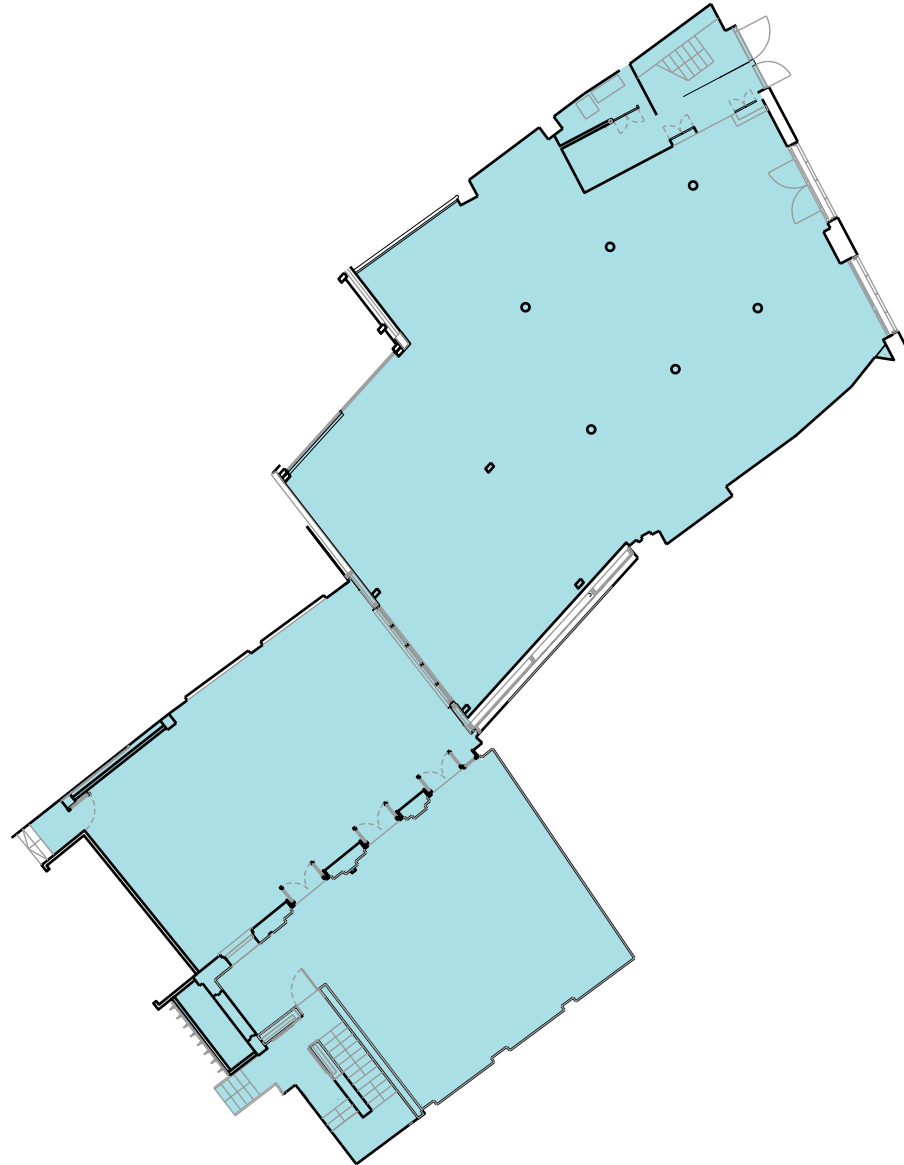

Chateau Denmark
4 Flitcroft Street
Basement Floor

4601.49 sq ft (427.5 sq m)

Chateau Denmark
4 Flitcroft Street
Ground Floor

2820.14 sq ft (262 sq m)

1 Book Mews
First Floor

1116.22 sq ft (103.7 sq m)

1 Book Mews
Mezzanine Floor

214.2 sq ft (19.9 sq m)