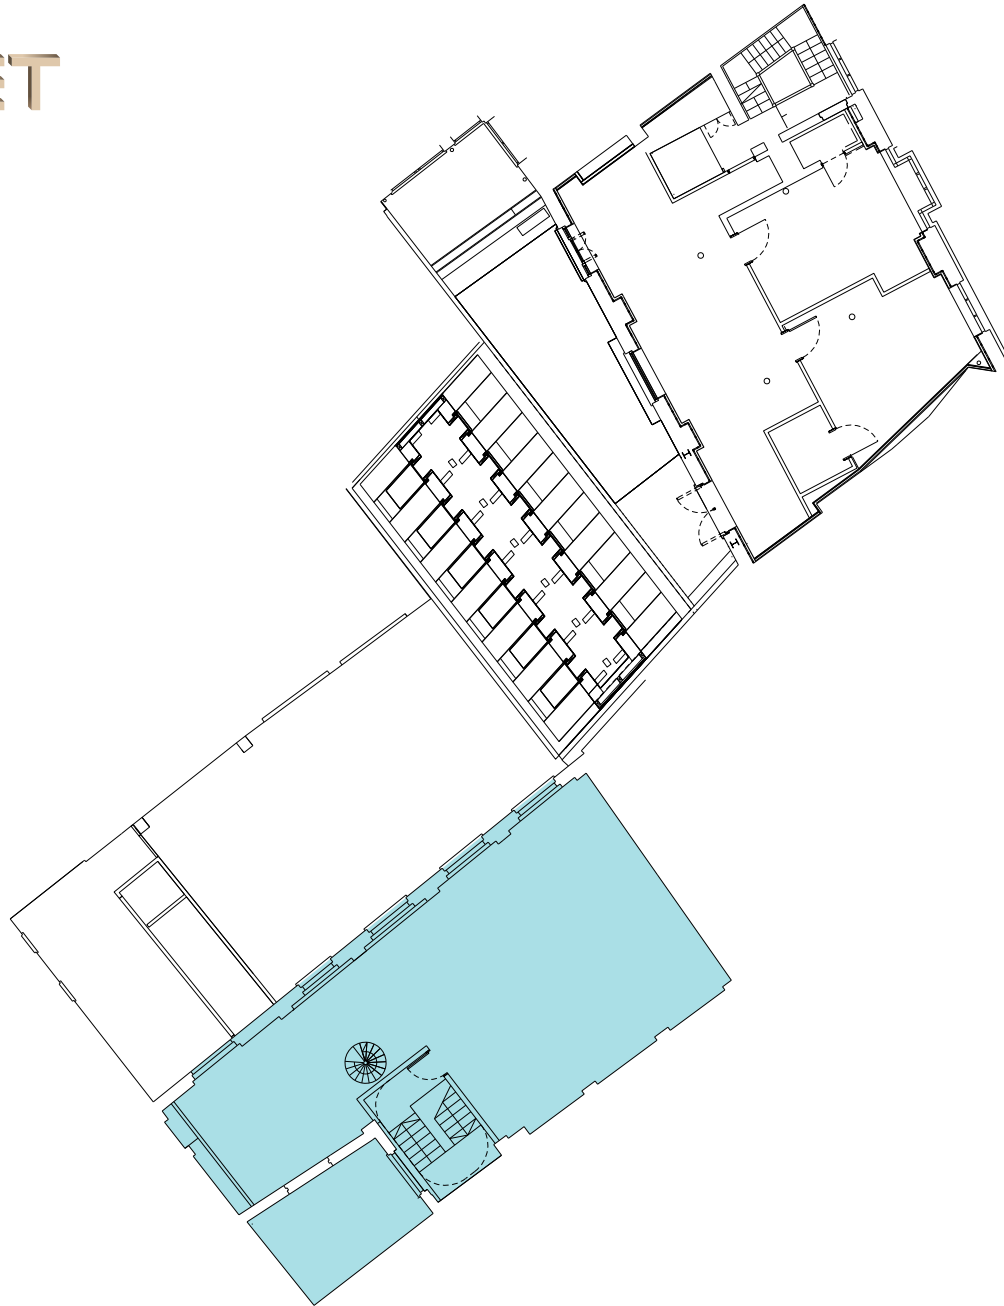

Chateau Denmark
4 Flitcroft Street
Basement Floor

4601.49 sq ft (427.5 sq m)

Chateau Denmark
4 Flitcroft Street
Ground Floor

2820.14 sq ft (262 sq m)

1 Book Mews
First Floor

1116.22 sq ft (103.7 sq m)

1 Book Mews
Mezzanine Floor

214.2 sq ft (19.9 sq m)