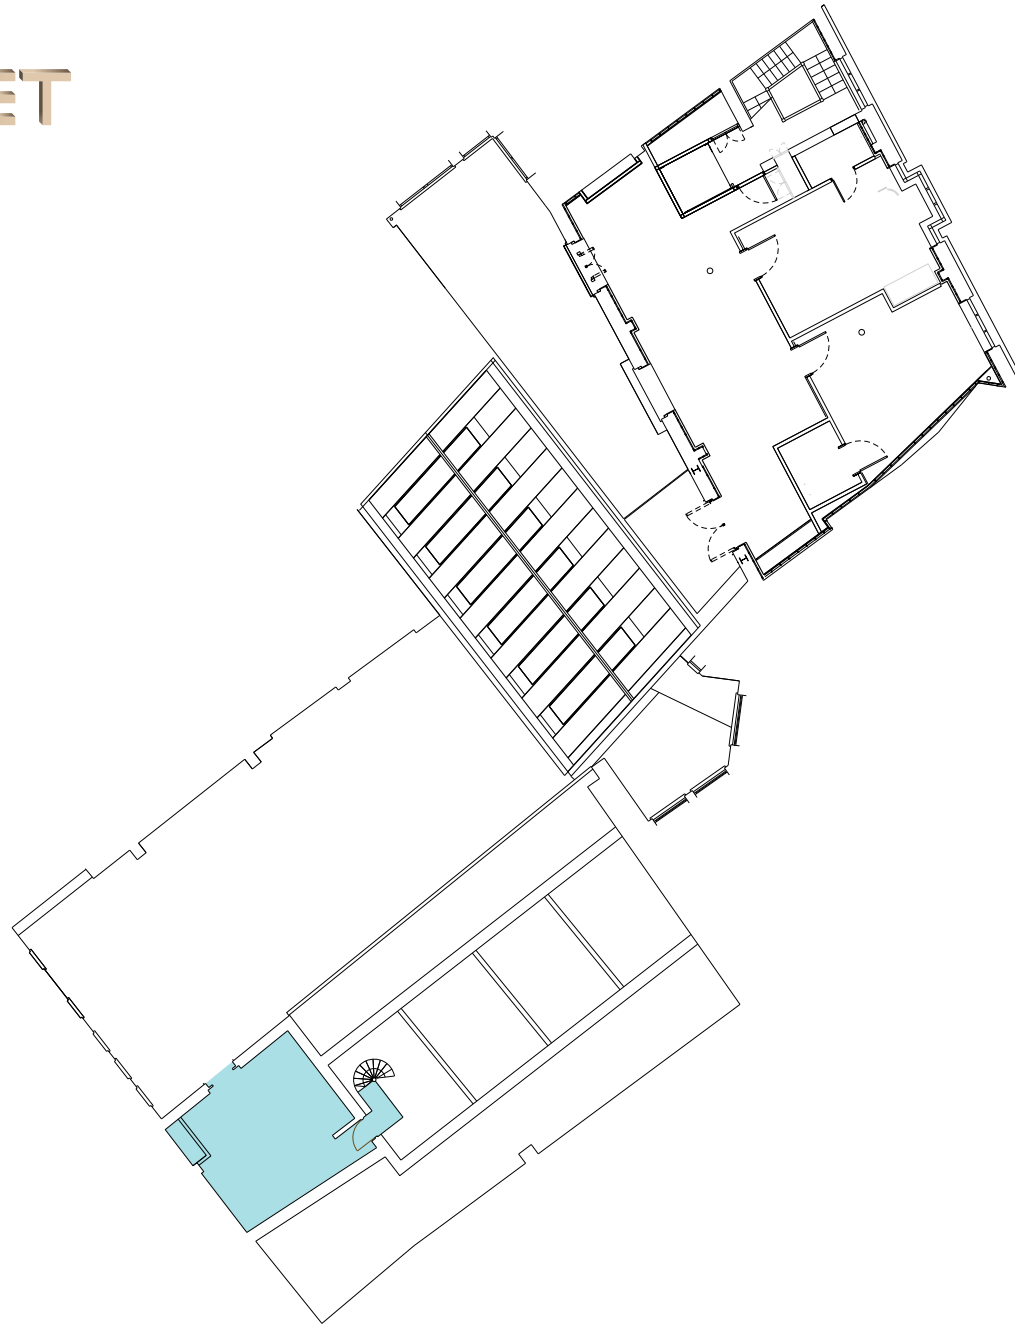

Chateau Denmark
4 Flitcroft Street
Basement Floor

4601.49 sq ft (427.5 sq m)

Chateau Denmark
4 Flitcroft Street
Ground Floor

2820.14 sq ft (262 sq m)

1 Book Mews
First Floor

1116.22 sq ft (103.7 sq m)

1 Book Mews
Mezzanine Floor

214.2 sq ft (19.9 sq m)