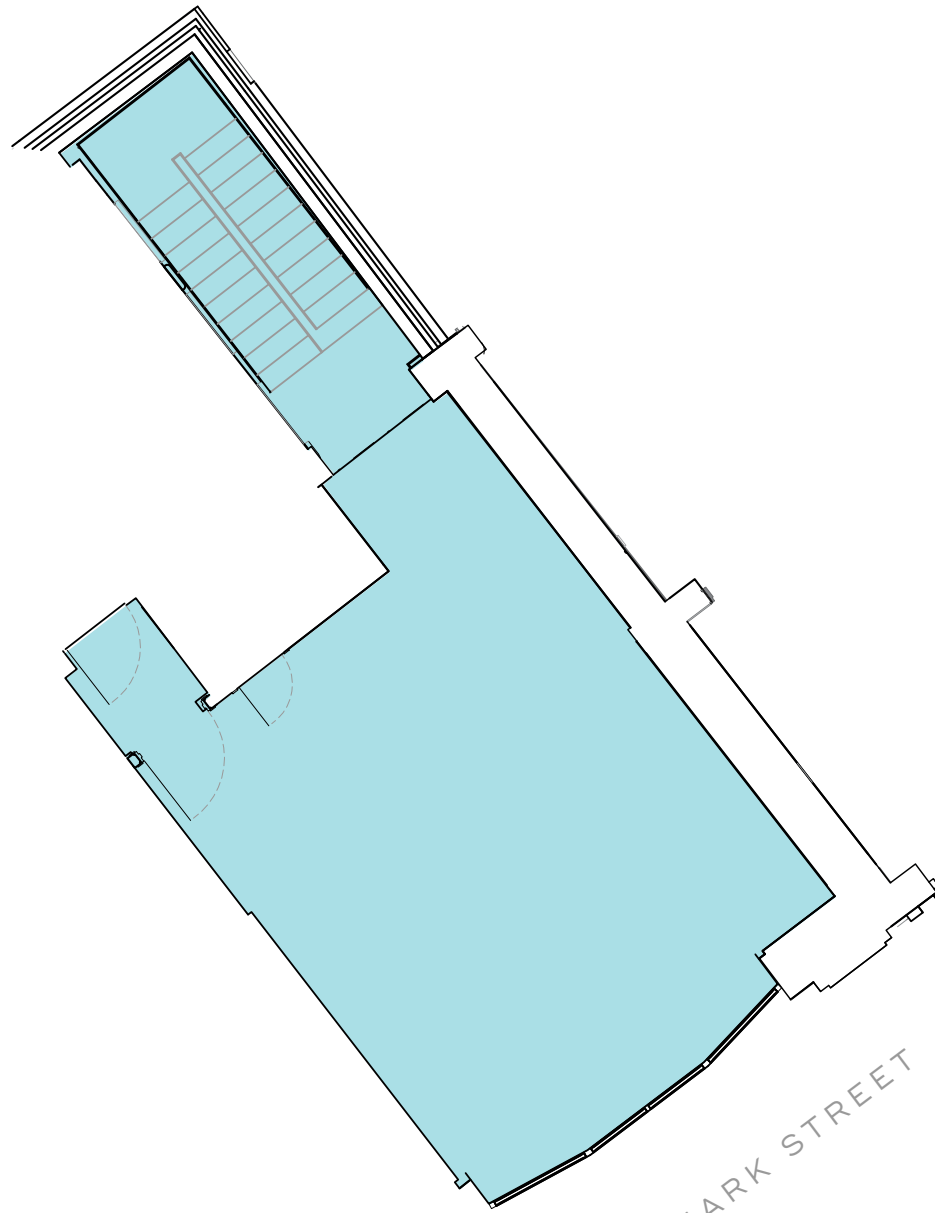

25 Denmark Street
Ground Floor

447.40 sq ft (41.56 sq m)

25 Denmark Street
First Floor

374.20 sq ft (34.76 sq m)