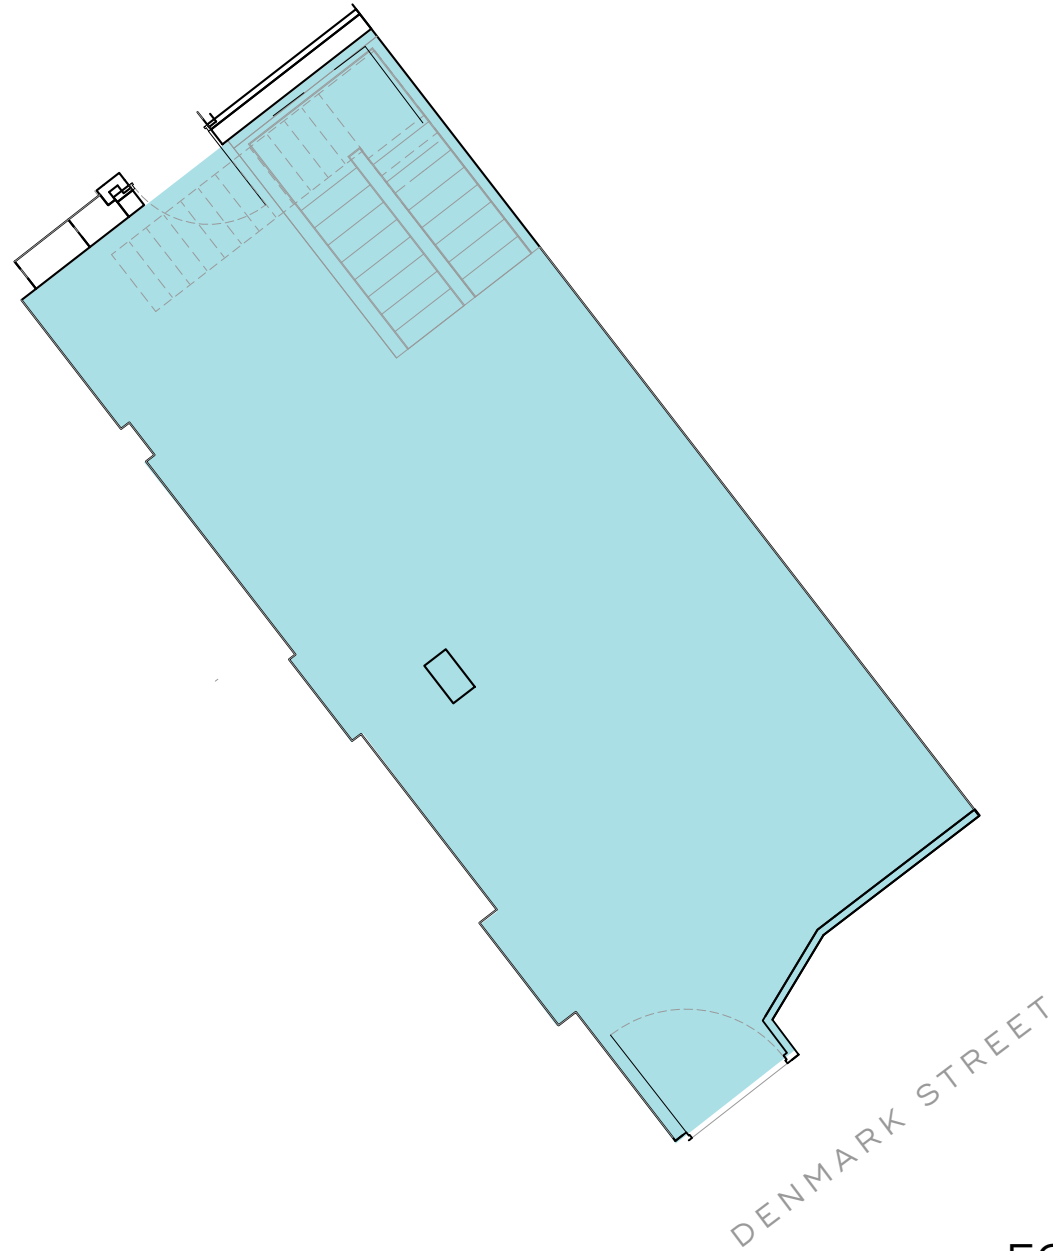

**24 Denmark Street**  
Lower Ground

852.71 sq ft (79.22 sq m)

**24 Denmark Street**  
Ground Floor

569 sq ft (52.87 sq m)

**24 Denmark Street**  
First Floor

602.94 sq ft (56 sq m)