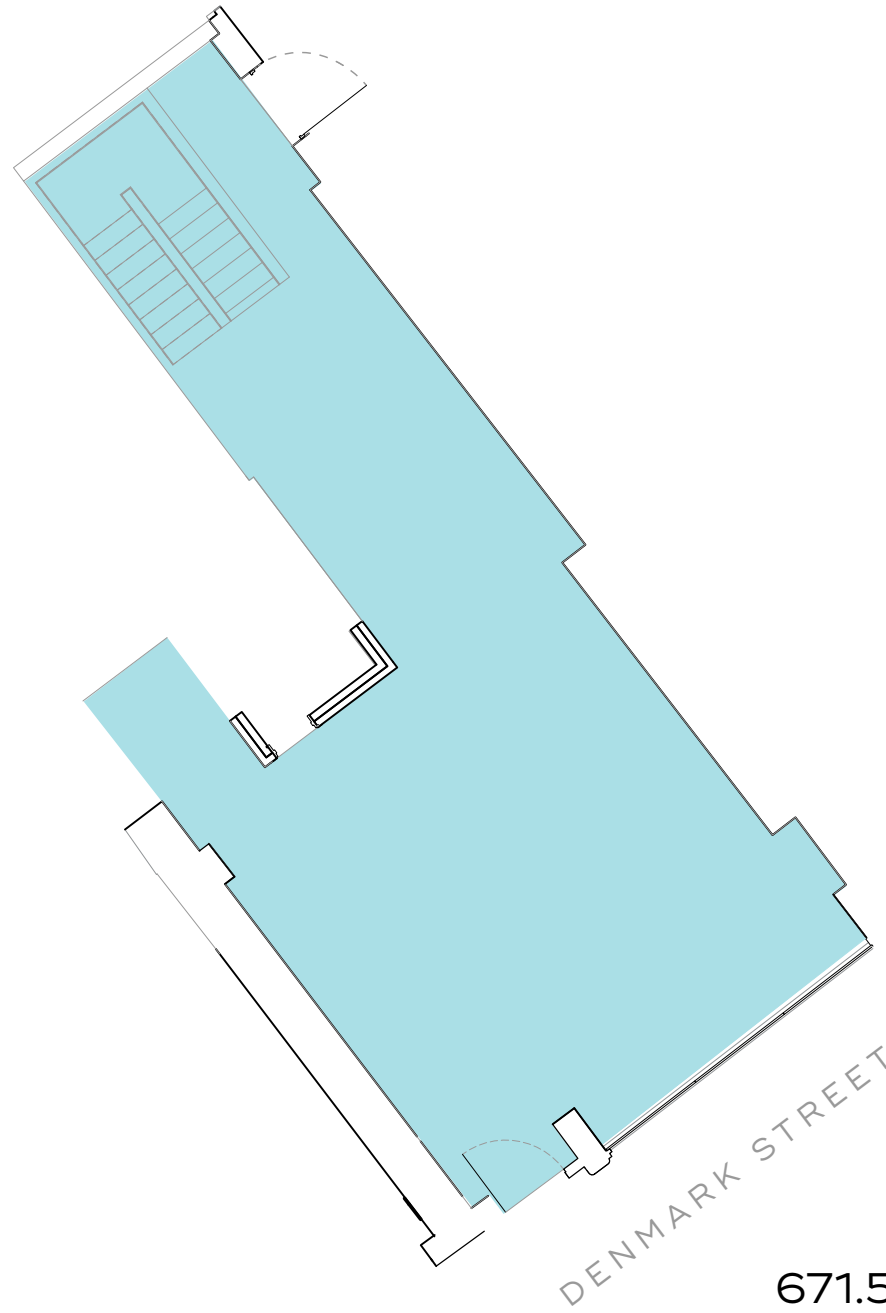

22 Denmark Street
Lower Ground

751.15 sq ft (69.78sq m)

22 Denmark Street
Ground Floor

671.56 sq ft (62.39 sq m)

22 Denmark Street
First Floor

650.51 sq ft (60.43 sq m)