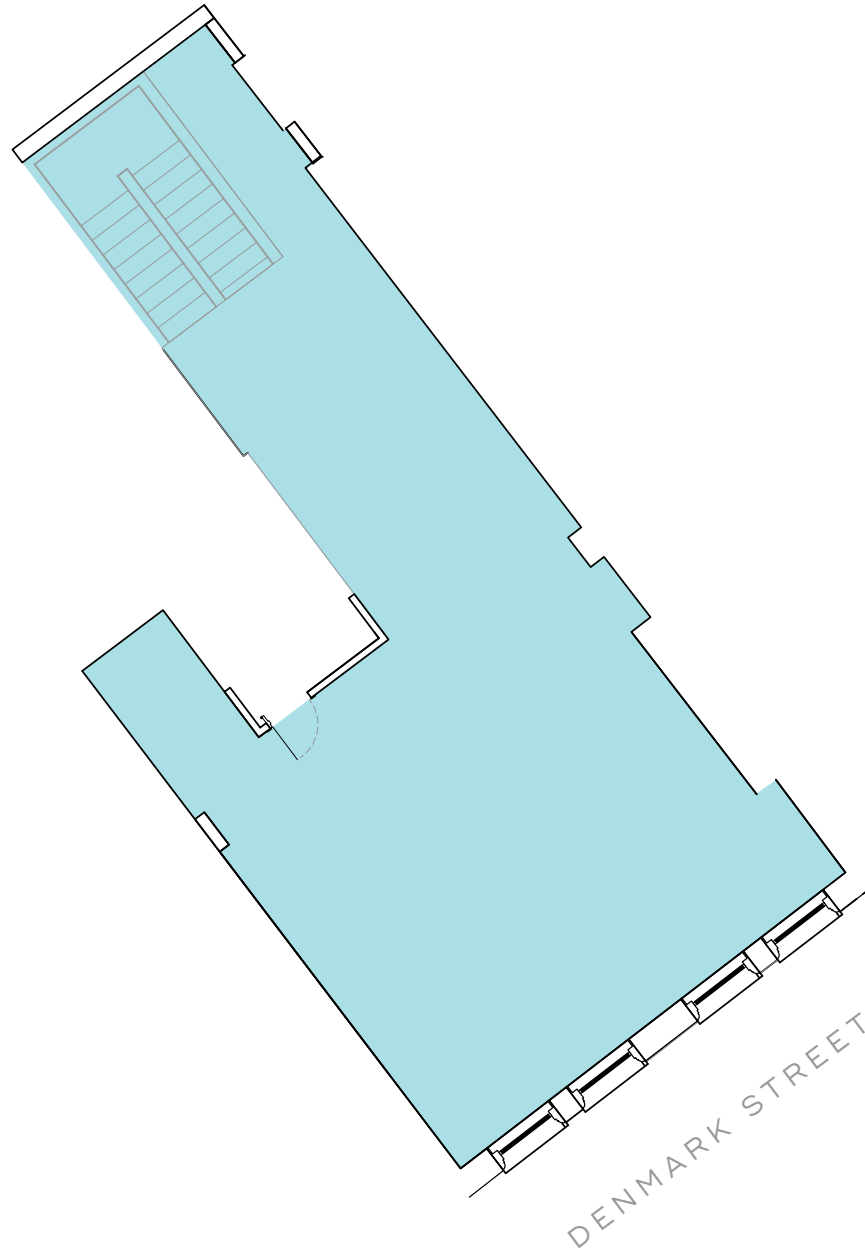

22 Denmark Street
Lower Ground

751.15 sq ft (69.78sq m)

22 Denmark Street
Ground Floor

671.56 sq ft (62.39 sq m)

22 Denmark Street
First Floor

650.51 sq ft (60.43 sq m)