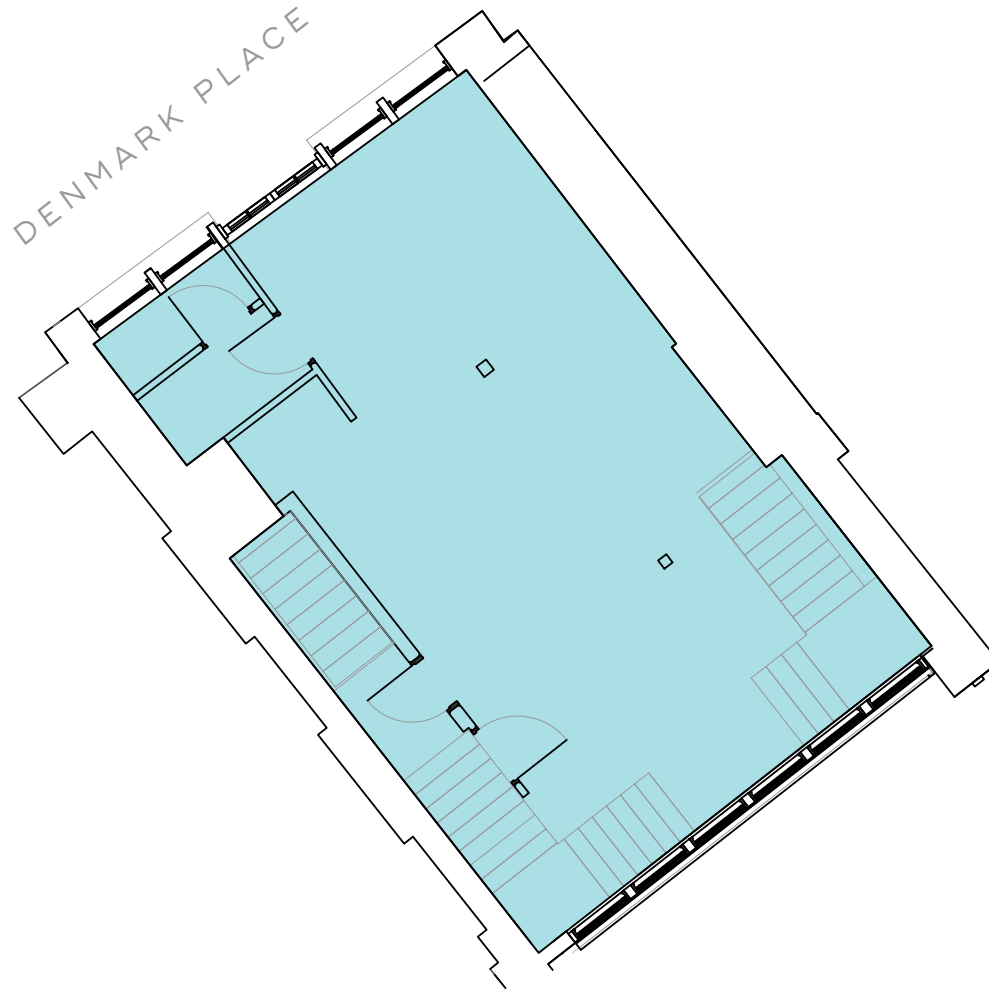

20 Denmark Street
Lower Ground

677 sq ft (62.9 sq m)

20 Denmark Street
Ground

1060.40 sq ft (98.51 sq m)

16 Denmark Street
First Floor

442.82 sq ft (41.14 sq m)

16 Denmark Street
Second Floor

442.82 sq ft (41.14 sq m)