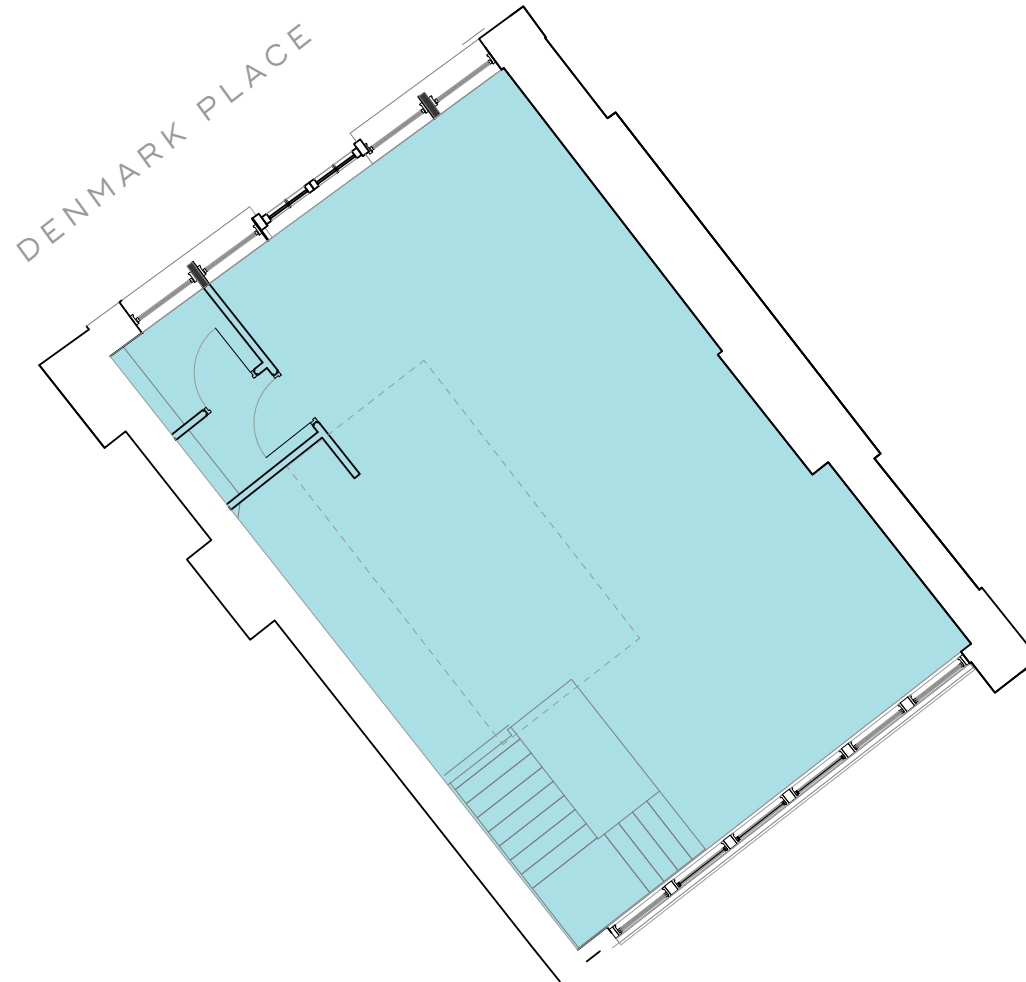

20 Denmark Street
Lower Ground

677 sq ft (62.9 sq m)

20 Denmark Street
Ground

1060.40 sq ft (98.51 sq m)

16 Denmark Street
First Floor

442.82 sq ft (41.14 sq m)

16 Denmark Street
Second Floor

442.82 sq ft (41.14 sq m)