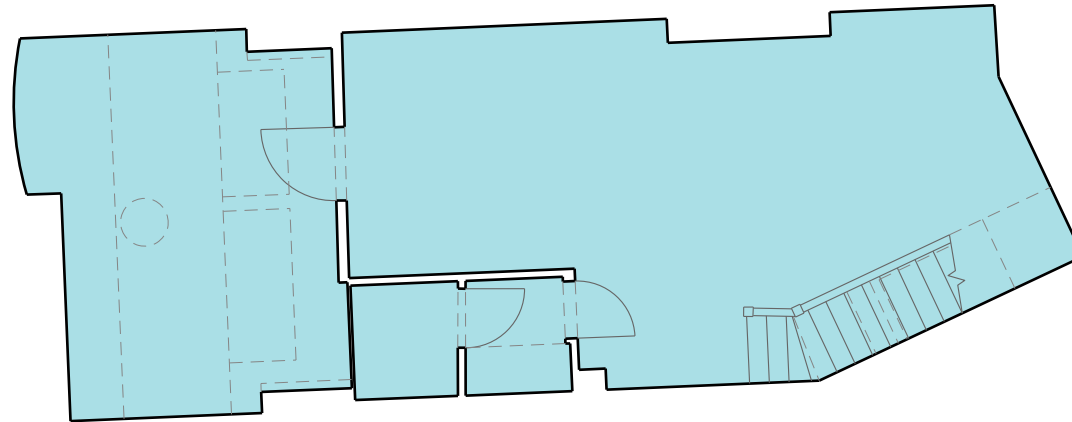

CHARING CROSS ROAD

**128 Charing Cross Road**  
Basement Floor

354.99 sq ft (32.98 sq m)

CHARING CROSS ROAD

**128 Charing Cross Road**  
Ground Floor

247.95 sq ft (23 sq m)