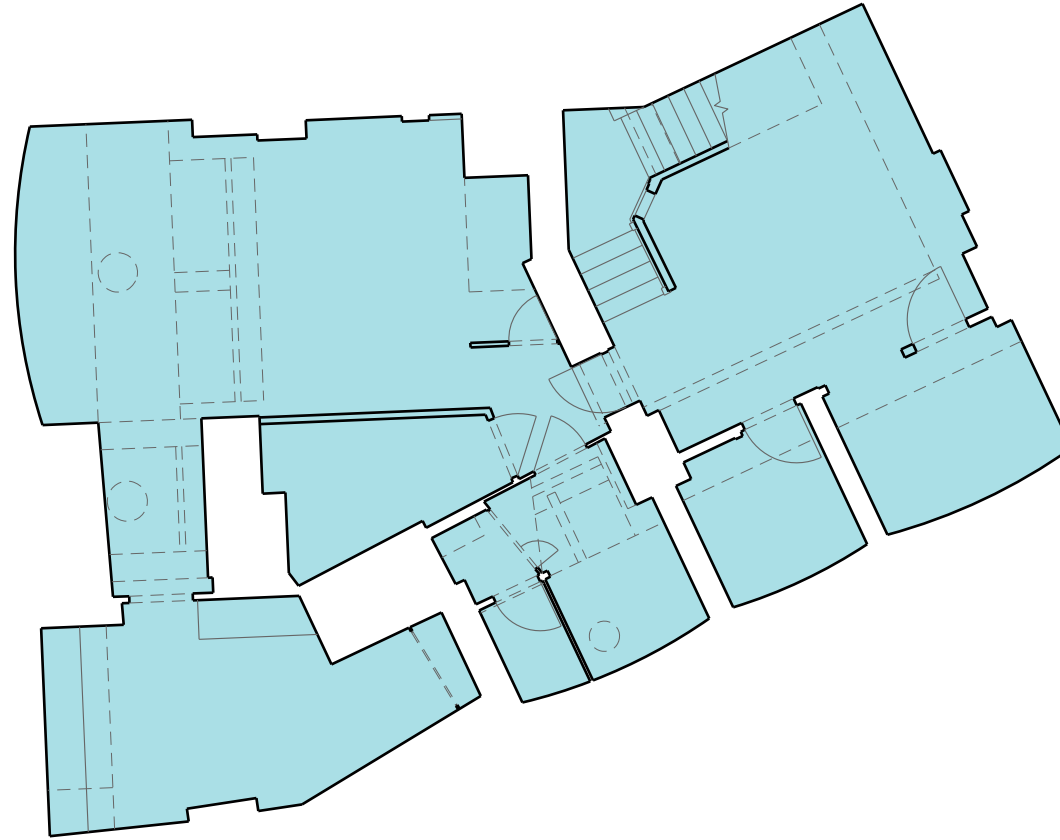

CHARING CROSS ROAD

126 Charing Cross Road
Basement Floor

793.25 sq ft (73.69 sq m)

CHARING CROSS ROAD

126 Charing Cross Road
Ground Floor

397.08 sq ft (36.89 sq m)