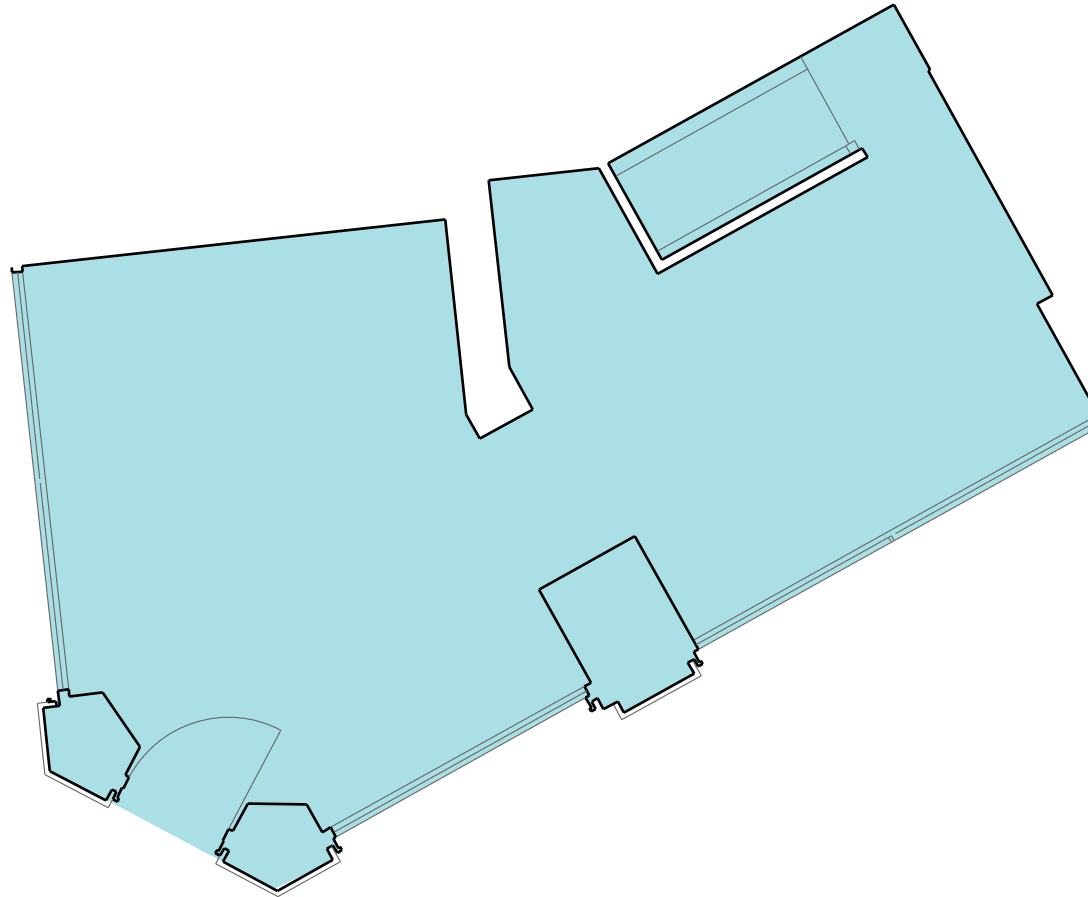

CHARING CROSS ROAD

126 Charing Cross Road
Basement Floor

793.25 sq ft (73.69 sq m)

CHARING CROSS ROAD

126 Charing Cross Road
Ground Floor

397.08 sq ft (36.89 sq m)